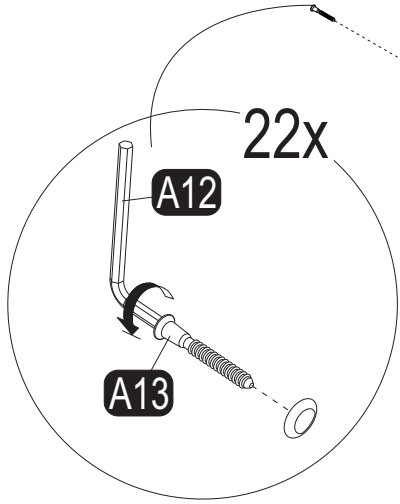

3

Follow the installation steps in the order as shown.
Position the parts as shown in the installation guide steps.

ACCESSORY LIST

A06  18mm C1-64x	A12  Allen 1x	A13  50mm 64x	A16  DbØ8 1x	A17  4X50 1x
A18  3,5x18 2x	A26  Allen 1x	A87  15x90x30 1x	PB01  Kece 4x	

1. step

2. step

3^{step}

4^{step}

5^{step}

6^{step}

7 step

8 step

9. step

10. step

11. step

LEVE