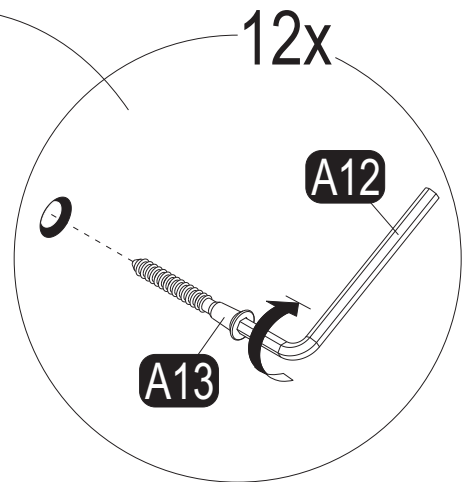

3

Follow the installation steps in the order as shown.
Position the parts as shown in the installation guide steps.

ACCESSORY LIST

A06  18mm C1-64x	A12  Allen 1x	A13  50mm 64x	A16  DbØ8 1x	A17  4X50 1x
A18  3,5x18 2x	A26  Allen 1x	A87  15x90x30 1x	PB01  Kece 4x	

1. step

2. step

3^{step}

4^{step}

5^{step}

6^{step}

7 step

8 step

9. step

10. step

11. step

LEVE