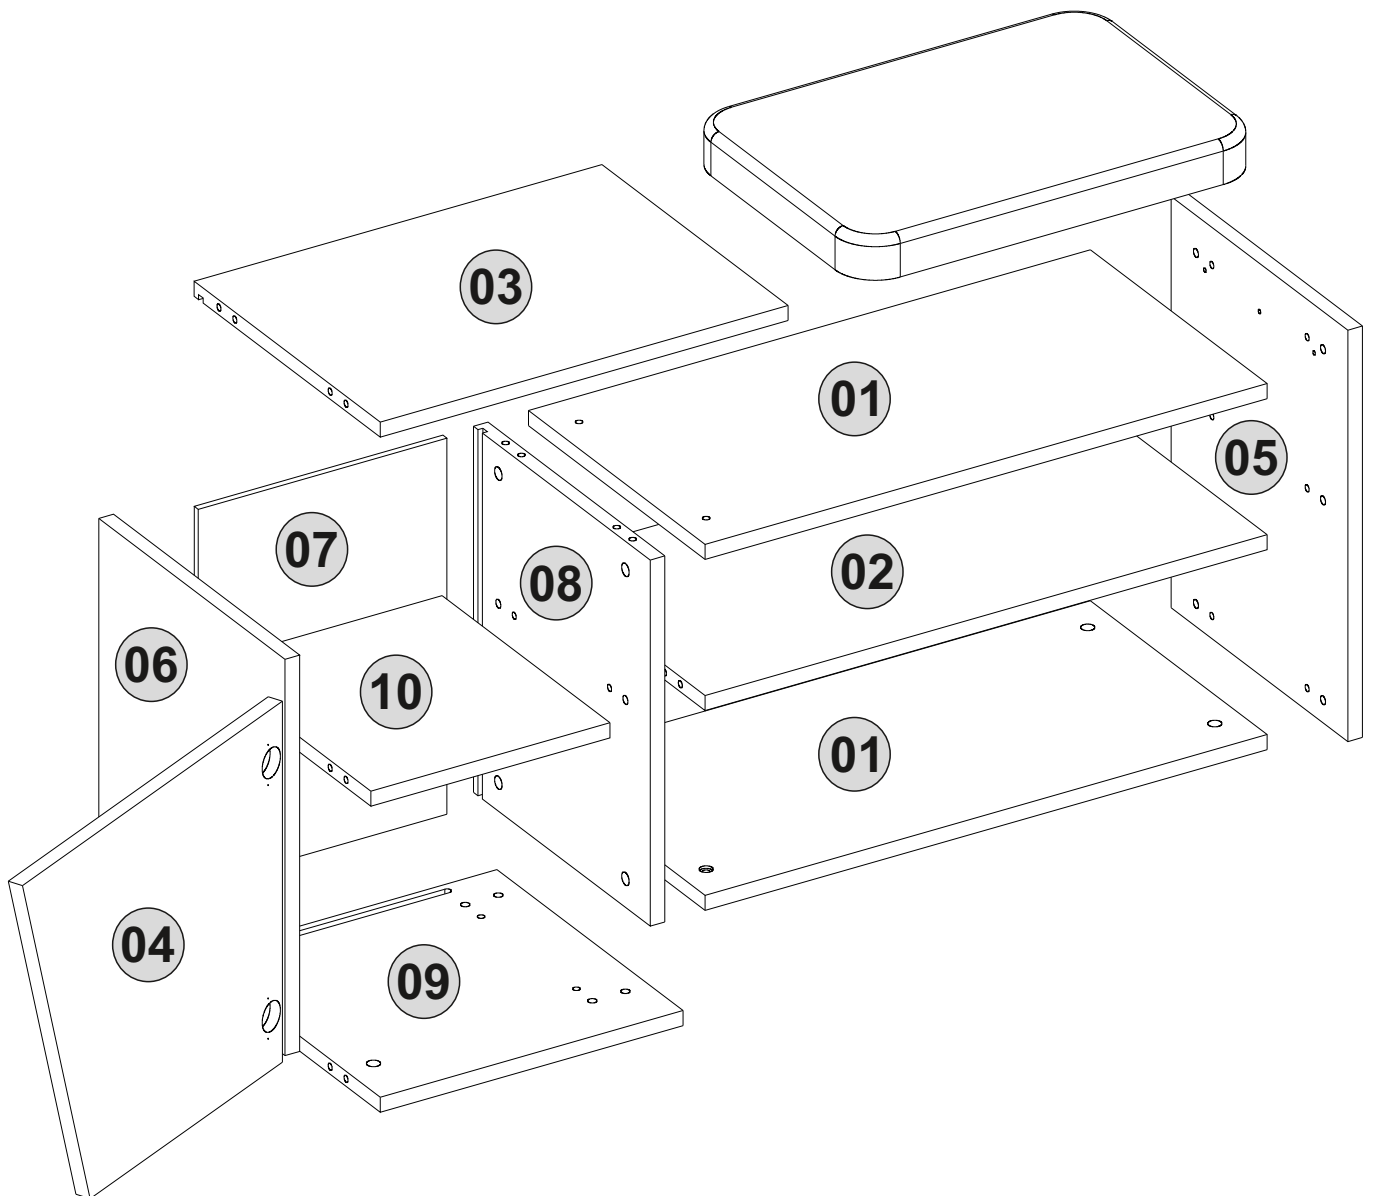

3

4

Follow the installation steps in the order as shown.
Position the parts as shown in the installation guide steps.

ACCESSORY LIST

A04 Ø8 16x	A06 18mm C1-16x C2-8x	A12 Allen 1x	A14 DFM6-86 2x	A18 3,5x18 16x
A22 Minifix k18 20x	A23 Minifix M10 16x	A25 ARK.PL 4x	A41 Ø8 2x	A48 Raf Pimi 6x
A69 P.D. 4x	B03 25 mm 4x	C16 Sdb(S) 1x	C19 SdbF(S) 1x	C20 Mtk(S) 2x
Mattress 500x350x50 1x	PB01 Kece 6x			