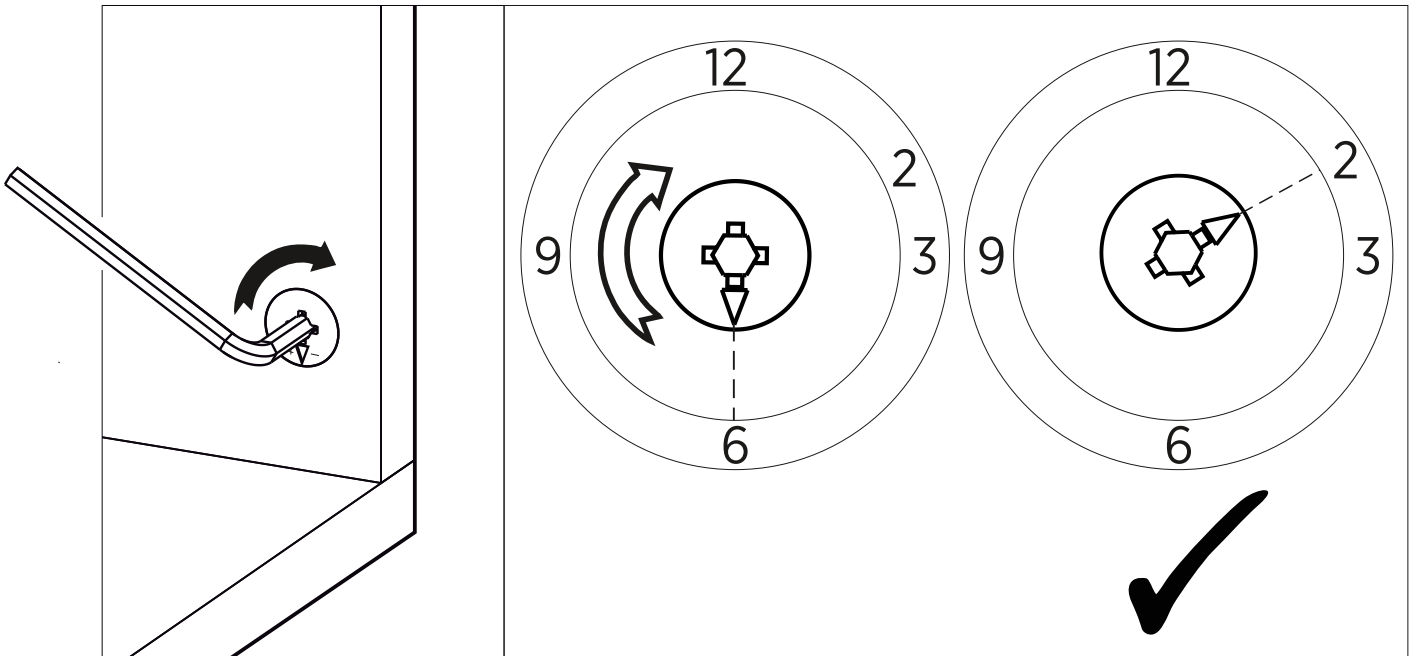

3

4

Follow the installation steps in the order as shown.
Position the parts as shown in the installation guide steps.

ACCESSORY LIST

A04 Ø8 16x	A06 18mm C1-16x C2-8x	A12 Allen 1x	A14 DFM6-86 2x	A18 3,5x18 16x
A22 Minifix k18 20x	A23 Minifix M10 16x	A25 ARK.PL 4x	A41 Ø8 2x	A48 Raf Pimi 6x
A69 P.D. 4x	B03 25 mm 4x	C16 Sdb(S) 1x	C19 SdbF(S) 1x	C20 Mtk(S) 2x
Mattress 500x350x50 1x	PB01 Kece 6x			