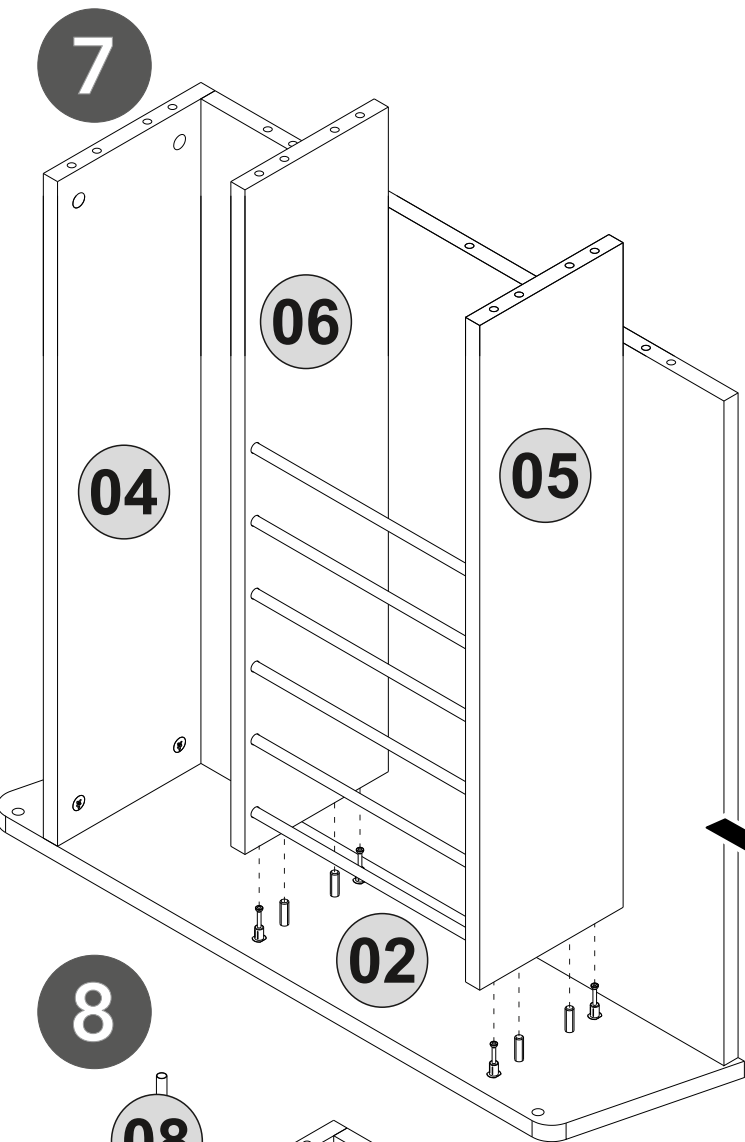

3

4

Follow the installation steps in the order as shown.
Position the parts as shown in the installation guide steps.

ACCESSORY LIST

A04 Ø8x30 18x	A22 Minifix k18 21x	A23 Minifix M10 21x	A06 18mm C1-21x	A12 Allen 1x
C16 Sdb(S) 1x	C19 SdbF(S) 1x	C20 Mtk(S) 2x	A18 3,5x18 17x	Z91 KKP 1x
A16 DbØ8 4x	A17 4X50 4x	A11 3,5x30 8x	A32 60/16 4x	Z18 Gbdy 4x
			P24 P.R.M 1x	Z120 S BA(silver) 7x

1

2

11

07

12

07

06

13

14

15

16

Step - 1

Step - 2

20

LEVE