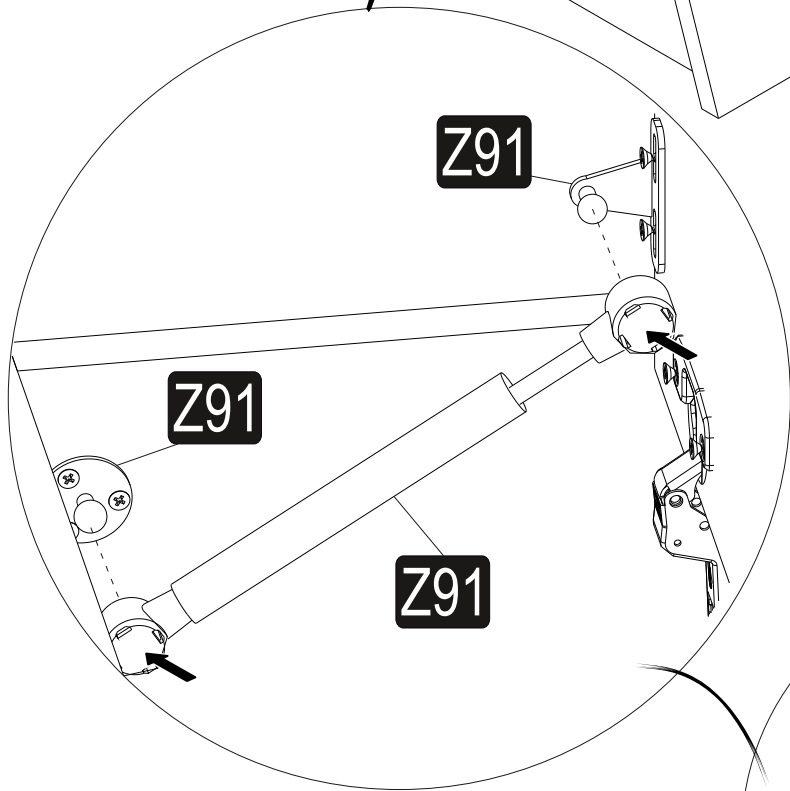

3

4

Follow the installation steps in the order as shown.
Position the parts as shown in the installation guide steps.

ACCESSORY LIST

A04 Ø8x30 18x	A22 Minifix k18 21x	A23 Minifix M10 21x	A06 18mm C1-21x	A12 Allen 1x
C16 Sdb(S) 1x	C19 SdbF(S) 1x	C20 Mtk(S) 2x	A18 3,5x18 17x	Z91 KKP 1x
A16 DbØ8 4x	A17 4X50 4x	A11 3,5x30 8x	A32 60/16 4x	Z18 Gbdy 4x
			P24 P.R.M 1x	Z120 S BA(silver) 7x

1

2

11

07

12

07

06

13

14

15

16

Step - 1

Step - 2

20

LEVE