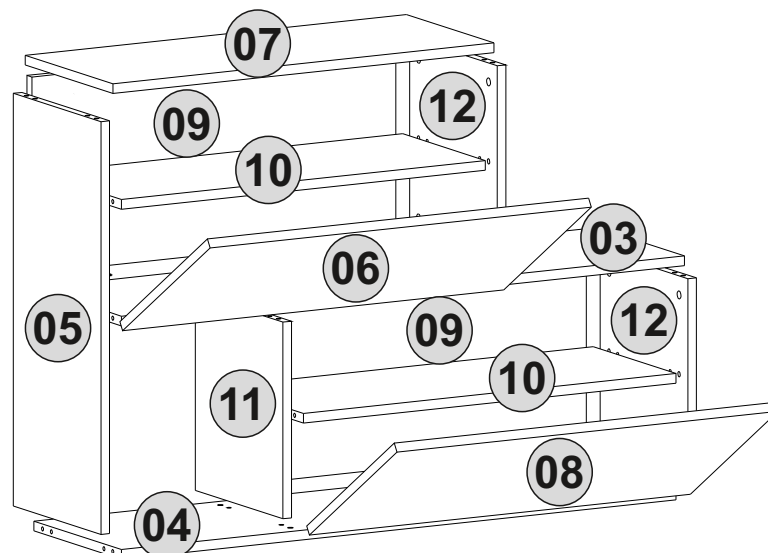

# ACCESSORY LIST

Follow the installation steps in the order as shown.  
Position the parts as shown in the installation guide steps.

|   |  |  |  |   |
|---|--|--|--|---|
| <b>A04</b><br><br>Ø8<br>26x    | <b>A06</b><br><br>18mm<br>C1-38x        | <b>A11</b><br><br>3,5x30<br>4x  | <b>A12</b><br><br>Allen<br>1x             | <b>A13</b><br><br>50mm<br>12x        |
| <b>A16</b><br><br>DbØ8<br>8x   | <b>A17</b><br><br>4x50<br>8x            | <b>A18</b><br><br>3,5x18<br>62x | <b>A22</b><br><br>Minifix k18<br>26x      | <b>A23</b><br><br>Minifix M10<br>26x |
| <b>A25</b><br><br>ARK.PL<br>6x | <b>A26</b><br><br>Allen<br>1x           | <b>A32</b><br><br>60/16<br>8x   | <b>A50</b><br><br>3,5x16<br>(Black)<br>8x | <b>C16</b><br><br>Sdb(S)<br>4x       |
| <b>C20</b><br><br>Mtk(S)<br>4x | <b>PB01</b><br><br>Kece<br>6x           | <b>Z18</b><br><br>Gbdy<br>8x    | <b>Z39</b><br><br>20x30x45<br>4x          | <b>Z45</b><br><br>2,5 Mt ip<br>1x    |
| <b>Z62</b><br><br>DKGA<br>4x   | <b>Mattress</b><br><br>350x350x50<br>1x |  |  |   |