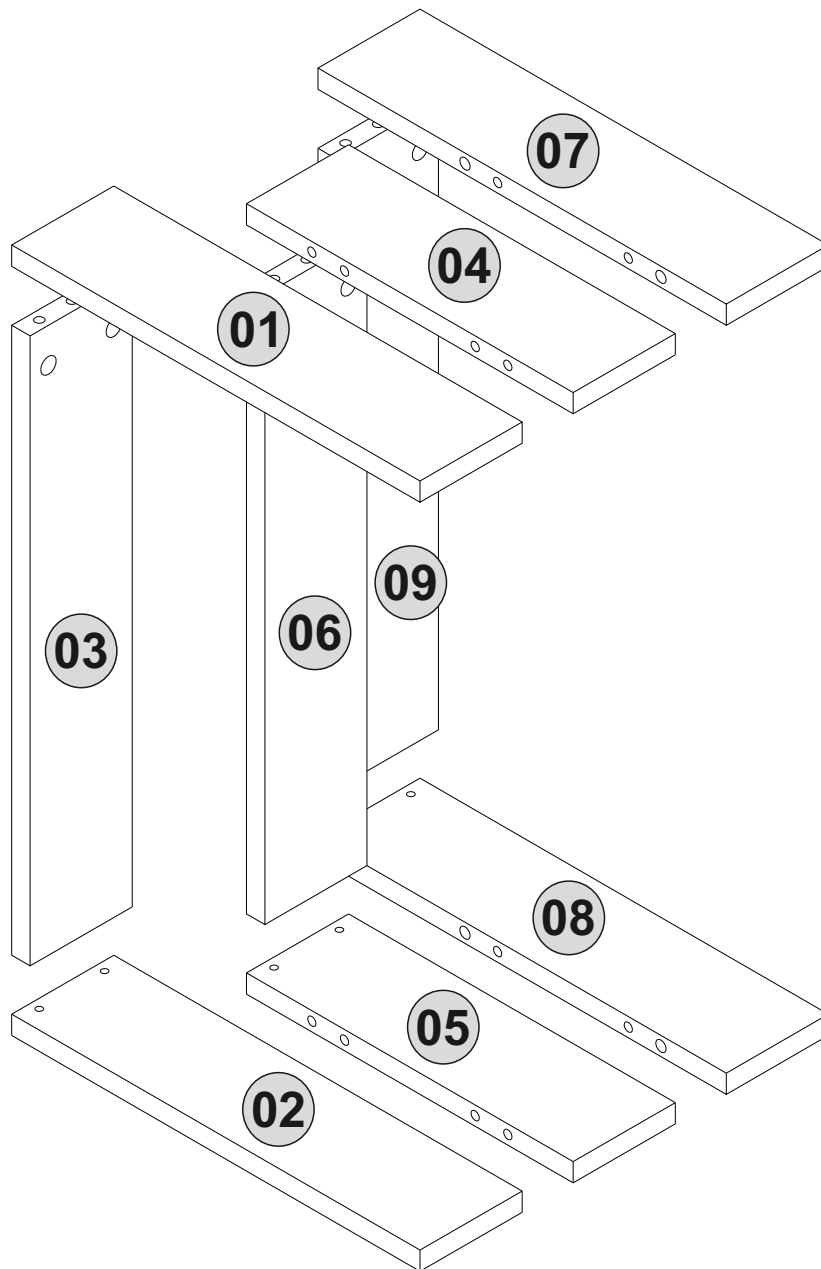

2

3

3

20MIN

Follow the installation steps in the order as shown.
Position the parts as shown in the installation guide steps.

HARDWARE LIST

A04  Ø8 11x	A06  18mm C1-4x C2-12x C3-4x	A12  Allen 1x	A13  50mm 6x	A22  Minifix k18 14x
A62  Minifix M8 14x	PB01  Kece 4x			