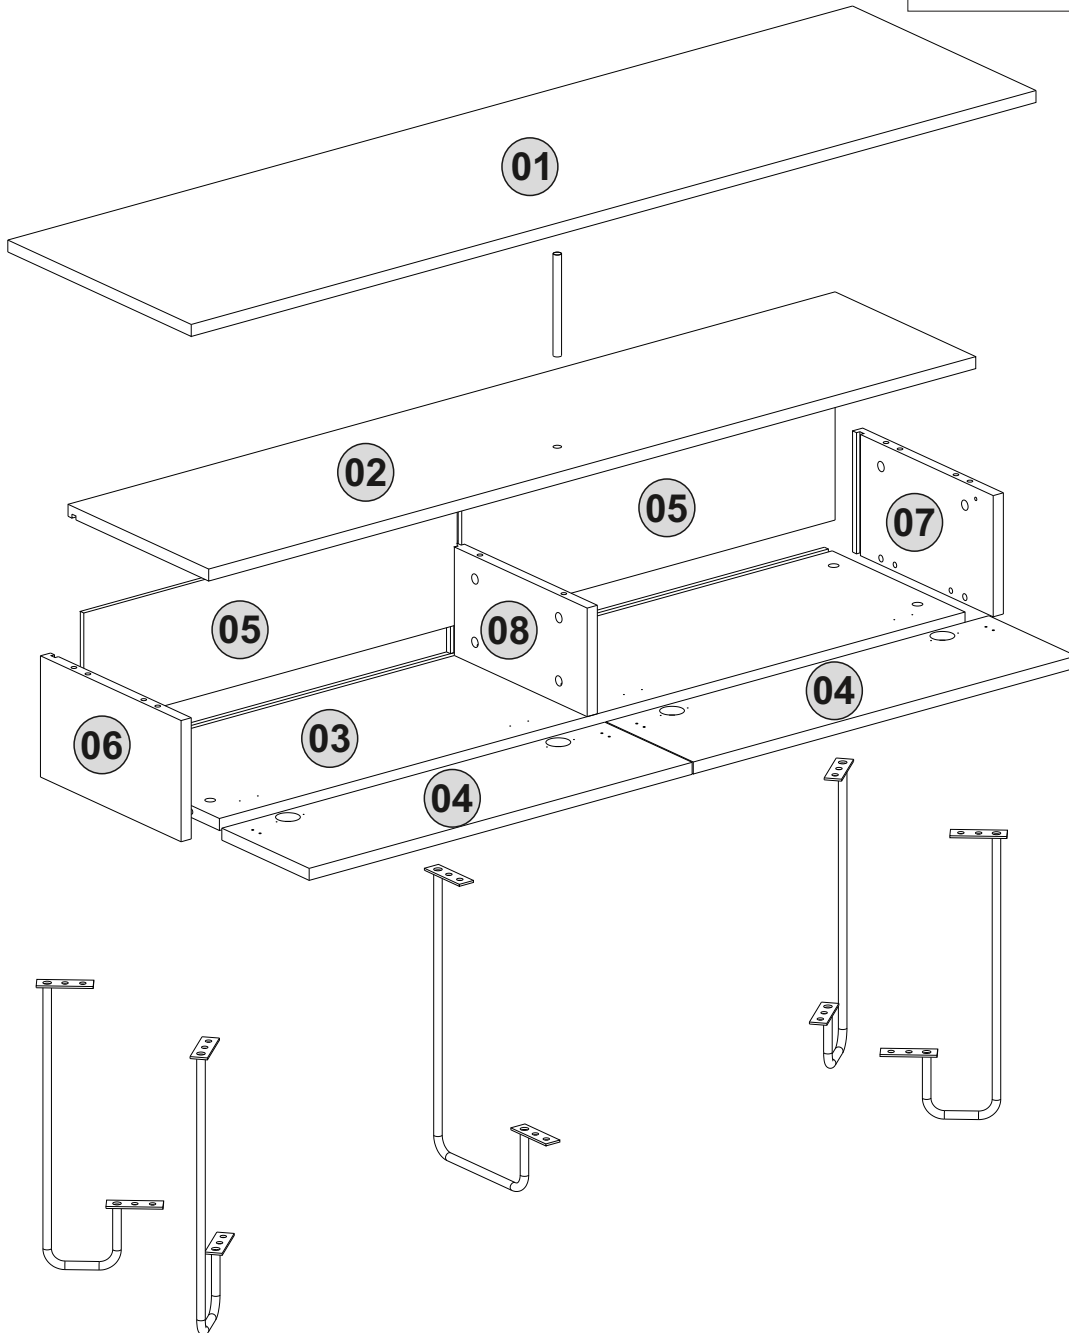

3

4

Follow the installation steps in the order as shown.
Position the parts as shown in the installation guide steps.

ACCESSORY LIST

A22 Minifix k18  12x	A23 Minifix M10  12x	A04 Ø8  8x	Z67 DKP  2x	C20 Mtk(S)  4x
A06 18mm  12x	Z54 Pp1501  6x	A18 3,5x18  36x	C17 DmF(S)  2x	C14 Dm(S)  2x
A69 P.D.  20x	B15 15 (black)mm  20x	A12 Allen  1x	A25 ARK.PL  4x	Z25 Ma Ay005  1x
			A67 3,5x30 (Black)  2x	Z24 Ma Ay004  4x
				Z110 Ø12X153 mm  1x