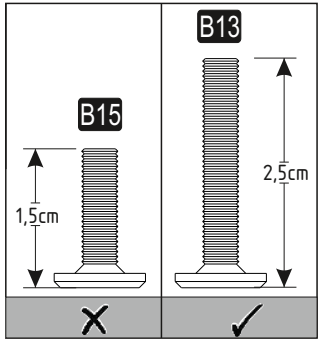

2

3

3

Follow the installation steps in the order as shown.
Position the parts as shown in the installation guide steps.

ACCESSORY LIST

A04 Ø8x30 4x	A22 Minifix k18 16x	A23 Minifix M10 16x	A25 ARK.PL 10x	A06 18mm C1-24x
Z86 3,9x28 2x	A12 Allen 1x	A13 50mm 8x	A18 3,5x18 10x	Z21 15x15x18 4x
Z85 200mm PDK 1x	A69 P.D. 12x	P23 okm 1x	B13 25 (black)mm 12x	A54 4x30 4x
				B15 15 (black)mm 4x

3

4

5

6

9

10

14

15