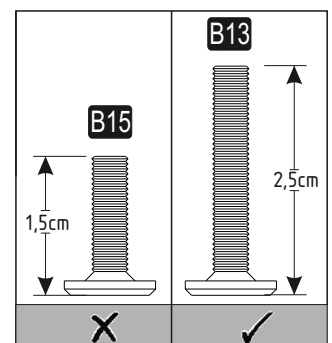

2

3

3

Follow the installation steps in the order as shown.
Position the parts as shown in the installation guide steps.

ACCESSORY LIST

A04 Ø8x30 4x	A22 Minifix k18 16x	A23 Minifix M10 16x	A25 ARK.PL 10x	A06 18mm C1-24x
Z86 3,9x28 2x	A12 Allen 1x	A13 50mm 8x	A18 3,5x18 10x	Z21 15x15x18 4x
Z85 200mm PDK 1x	A69 P.D. 12x	P23 okm 1x	B13 25 (black)mm 12x	A54 4x30 4x
				B15 15 (black)mm 4x

3

4

5

6

9

10

14

15